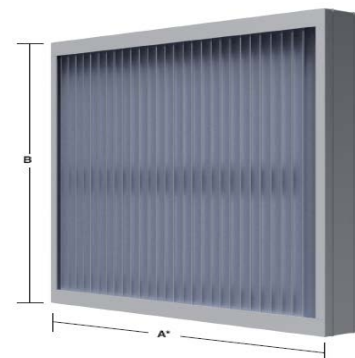

**EME5625MD is a new 5-inch vertical stationary louver from Ruskin® meets AMCA 540 and 550 standards, including Enhanced Protection Listed with Miami Dade & (FBC2017)**

**Grandview, MO** – (Jan. 14, 2019) – The new EME5625MD louver from [Ruskin®](#), a 5-inch vertical stationary louver, is engineered to provide added protection to buildings during hurricane conditions. In compliance with Miami-Dade standards, the EME5625MD is constructed of extruded aluminum, is low maintenance and offers high resistance to corrosion.

The EME5625MD is designed to meet a wind load of 160 psf. Its 1.25-inch vertical blade spacing prevents penetration of wind-driven rain, earning a Class A efficiency rating at 50 mph. The louver meets the AMCA 550 standard, which is tested up to wind speeds of 110 mph and a rain fall rate of 8.8-inches per hour. It also meets the AMCA 540 Enhanced Protection standard for “Missile Level E” impact (nine-pound 2x4 at 55 mph), which is required for critical/essential facilities and safe rooms, such as hospitals, police stations and community centers.

“The EME5625MD louver is designed to give buildings an additional level of protection during extreme weather events,” said Jim Smardo, director, architectural solutions at *Ruskin*. “These tested and proven louvers are highly resistant to hurricane conditions and help prevent additional structural damage.”