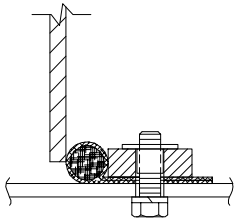

HEAVY DUTY HIGH TEMP
LOW LEAK ROUND DAMPER CDR195

OUTBOARD BEARING
W/ SHAFT SEAL

BLADE SEAL
DETAIL