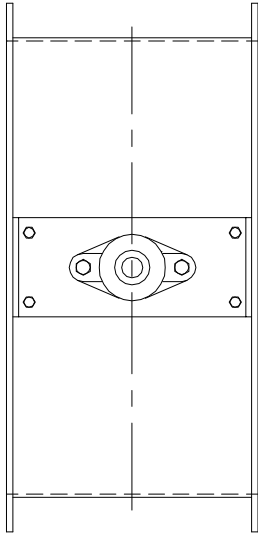

HEAVY DUTY HIGH TEMP
LOW LEAK ROUND DAMPER CDR195

OUTBOARD BEARING
W/ SHAFT SEAL

BLADE SEAL
DETAIL