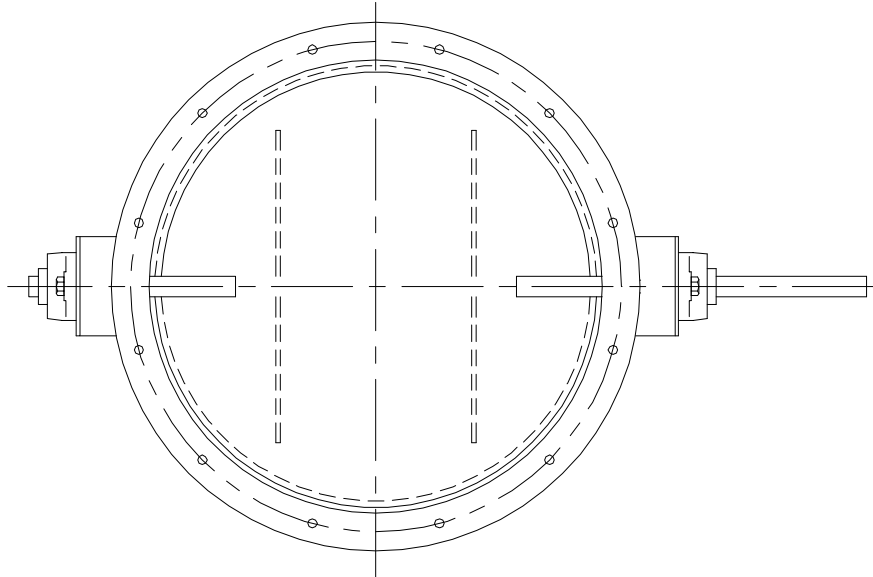

HEAVY DUTY HIGH TEMP
LOW LEAK ROUND DAMPER CDR195

OUTBOARD BEARING
W/ SHAFT SEAL

BLADE SEAL
DETAIL