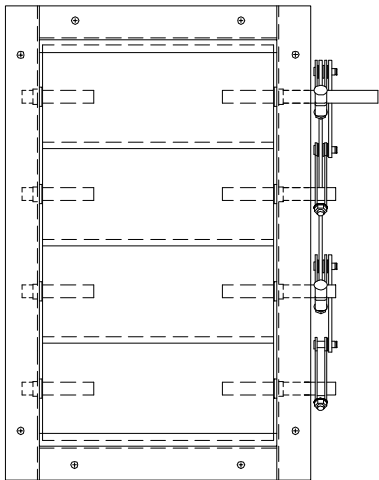

AIRFOIL INDUSTRIAL
 CONTROL DAMPERS *CD80AF1*
CD80AF2

STANDARD BEARING
 (SHOWN W/ OPT JAMB SEAL)

OPT STN STL SLEEVE
BRGS IN CAST HOUSING

OPT BEARINGS W/
SHAFT SEALS

OPT OUTBOARD BRGS
W/ SHAFT SEALS

HAND QUADRANT
 (OPTIONAL)

CRANK LEVER
 (OPTIONAL)