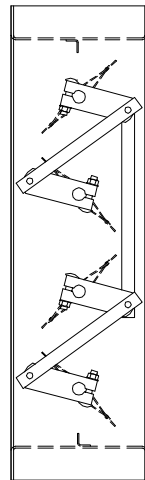

AIRFOIL INDUSTRIAL
 CONTROL DAMPERS *CD80AF1*
CD80AF2

STANDARD BEARING
 (SHOWN W/ OPT JAMB SEAL)

OPT STN STL SLEEVE
BRGS IN CAST HOUSING

OPT BEARINGS W/
SHAFT SEALS

OPT OUTBOARD BRGS
W/ SHAFT SEALS

HAND QUADRANT
 (OPTIONAL)

CRANK LEVER
 (OPTIONAL)