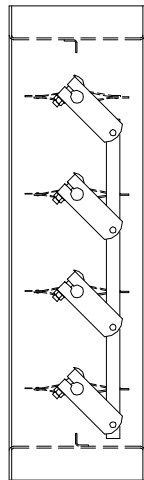

AIRFOIL INDUSTRIAL
 CONTROL DAMPERS *CD80AF1*
CD80AF2

STANDARD BEARING
 (SHOWN W/ OPT JAMB SEAL)

OPT STN STL SLEEVE
BRGS IN CAST HOUSING

OPT BEARINGS W/
SHAFT SEALS

OPT OUTBOARD BRGS
W/ SHAFT SEALS

HAND QUADRANT
 (OPTIONAL)

CRANK LEVER
 (OPTIONAL)