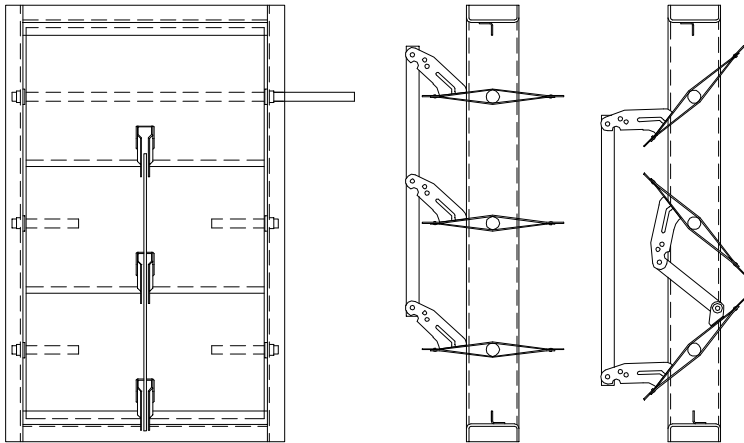

AIRFOIL INDUSTRIAL
CONTROL DAMPERS *CD30AF1*
CD30AF2

STANDARD BEARING
(SHOWN W/ OPT JAMB SEAL)

HAND QUADRANT
(OPTIONAL)

CRANK LEVER
(OPTIONAL)