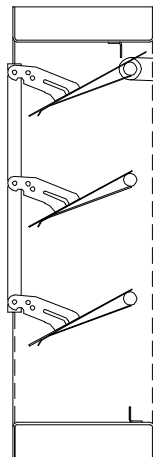

AIRFOIL INDUSTRIAL  
 COUNTER BALANCED **CBS8**  
 BACKDRAFT DAMPER

FACE VIEW

FACE LINKAGE

SIDE LINKAGE  
(OPTIONAL)

BLADE SEAL  
(OPTIONAL)

BLADE PROFILE

JAMB SEAL  
(OPTIONAL)

STANDARD BEARING

RE-LUBE BALL BRG  
BOLTED TO FRAME OPT