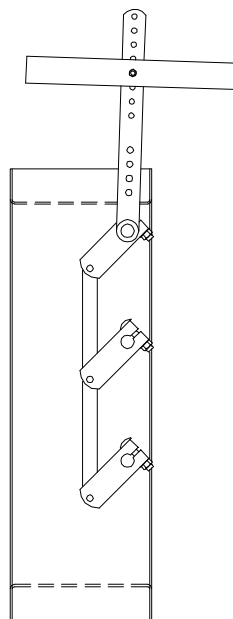

AIRFOIL INDUSTRIAL  
 COUNTER BALANCED **CBS8**  
 BACKDRAFT DAMPER

FACE VIEW

FACE LINKAGE

SIDE LINKAGE  
(OPTIONAL)

BLADE SEAL  
(OPTIONAL)

BLADE PROFILE

JAMB SEAL  
(OPTIONAL)

STANDARD BEARING

RE-LUBE BALL BRG  
BOLTED TO FRAME OPT