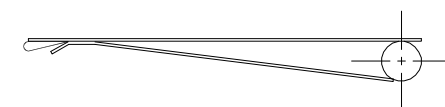

AIRFOIL INDUSTRIAL
 COUNTER BALANCED *CBS8*
 BACKDRAFT DAMPER

FACE VIEW

FACE LINKAGE

SIDE LINKAGE
(OPTIONAL)

BLADE SEAL
(OPTIONAL)

BLADE PROFILE

JAMB SEAL
(OPTIONAL)

STANDARD BEARING