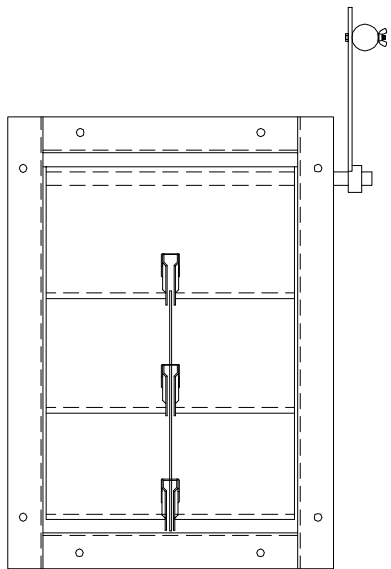

AIRFOIL INDUSTRIAL
 COUNTER BALANCED *CBS8*
 BACKDRAFT DAMPER

FACE VIEW

FACE LINKAGE

SIDE LINKAGE
(OPTIONAL)

BLADE SEAL
(OPTIONAL)

BLADE PROFILE

JAMB SEAL
(OPTIONAL)

STANDARD BEARING

RE-LUBE BALL BRG
BOLTED TO FRAME OPT