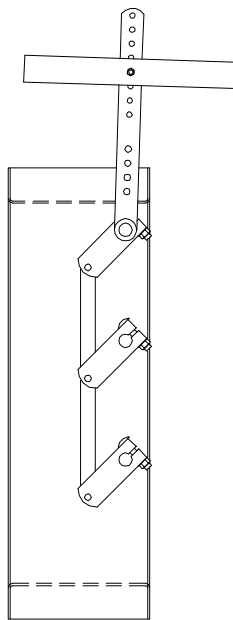

AIRFOIL INDUSTRIAL
 COUNTER BALANCED *CBS8*
 BACKDRAFT DAMPER

FACE VIEW

FACE LINKAGE

SIDE LINKAGE
(OPTIONAL)

BLADE SEAL
(OPTIONAL)

BLADE PROFILE

JAMB SEAL
(OPTIONAL)

STANDARD BEARING

RE-LUBE BALL BRG
BOLTED TO FRAME OPT