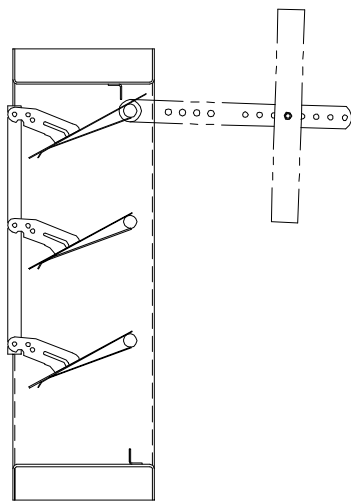

AIRFOIL INDUSTRIAL
 COUNTER BALANCED *CBS8*
 BACKDRAFT DAMPER

FACE VIEW

FACE LINKAGE

SIDE LINKAGE
(OPTIONAL)

BLADE SEAL
(OPTIONAL)

BLADE PROFILE

JAMB SEAL
(OPTIONAL)

STANDARD BEARING

RE-LUBE BALL BRG
BOLTED TO FRAME OPT