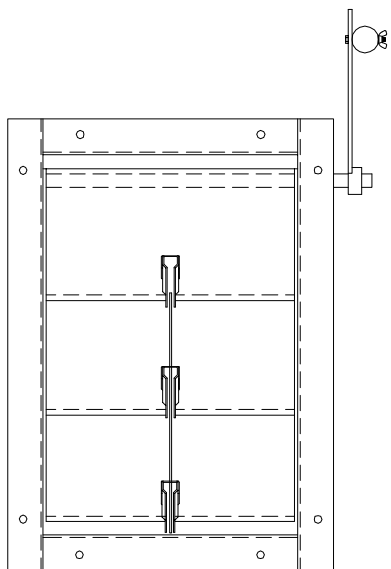

AIRFOIL INDUSTRIAL  
 COUNTER BALANCED **CBS8**  
 BACKDRAFT DAMPER

FACE VIEW

FACE LINKAGE

SIDE LINKAGE  
(OPTIONAL)

BLADE SEAL  
(OPTIONAL)

BLADE PROFILE

JAMB SEAL  
(OPTIONAL)

STANDARD BEARING

RE-LUBE BALL BRG  
BOLTED TO FRAME OPT