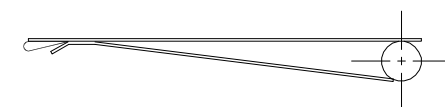

AIRFOIL INDUSTRIAL  
 COUNTER BALANCED **CBS8**  
 BACKDRAFT DAMPER

FACE VIEW

FACE LINKAGE

SIDE LINKAGE  
(OPTIONAL)

BLADE SEAL  
(OPTIONAL)

BLADE PROFILE

JAMB SEAL  
(OPTIONAL)

STANDARD BEARING