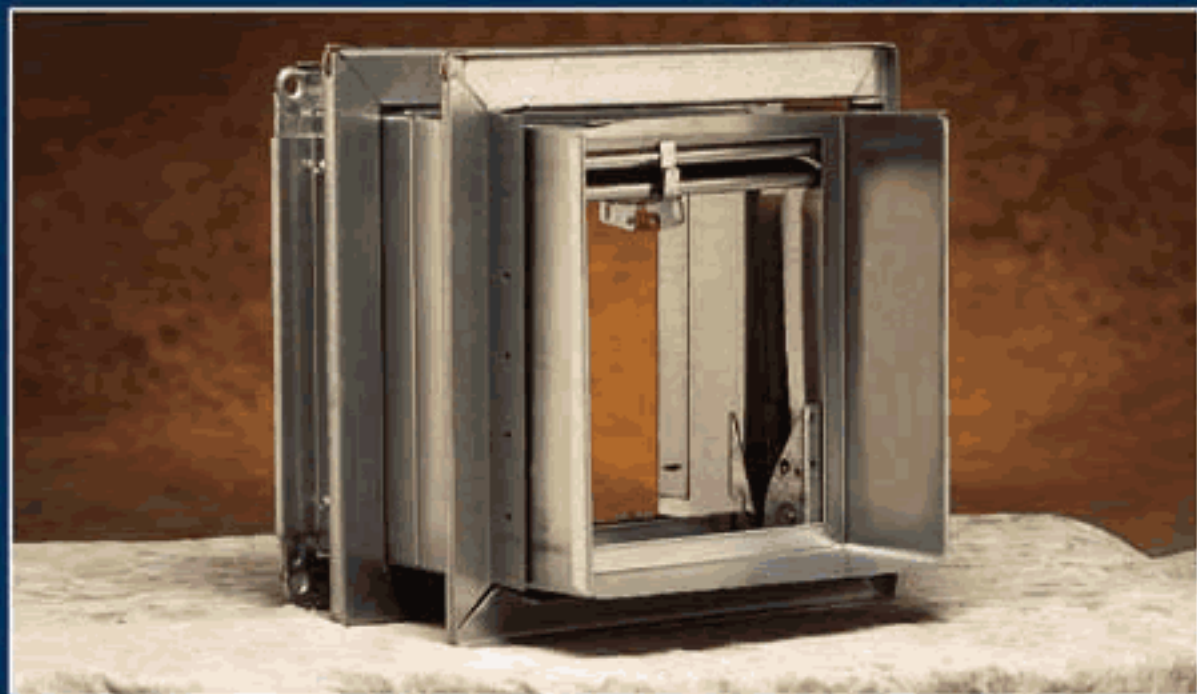

PRODUCTIVITY

BY RUSKIN

SPEED IS EVERYTHING

Ruskin® Labor Savers

Speed is everything in today's fast-paced construction markets. With *Ruskin® Labor Savers* you enhance productivity, reduce installation time and costs and improve your bottom line.

Ruskin® Labor Savers include integral sleeves, one-piece picture frame mounting angles (PFMA), and a variety of factory mounted U.L. approved breakaway connections, all designed to reduce the time and cost of damper installations. Our electronic order entry link to representatives, state-of-the-art roll forming technology, flexible tagging and packaging and quick shipments on Ruskin Express provide a smooth and efficient process from quotation to fabrication to installation, saving you more time and money.