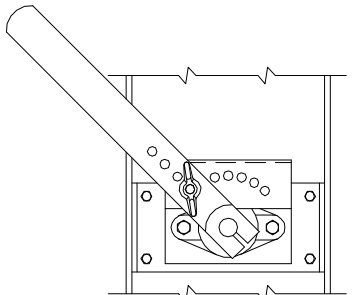

HEAVY DUTY CONTROL DAMPER CDR192

BLADE SEAL
DETAIL

HAND QUADRANT
(OPTIONAL)

CRANK LEVER
(OPTIONAL)