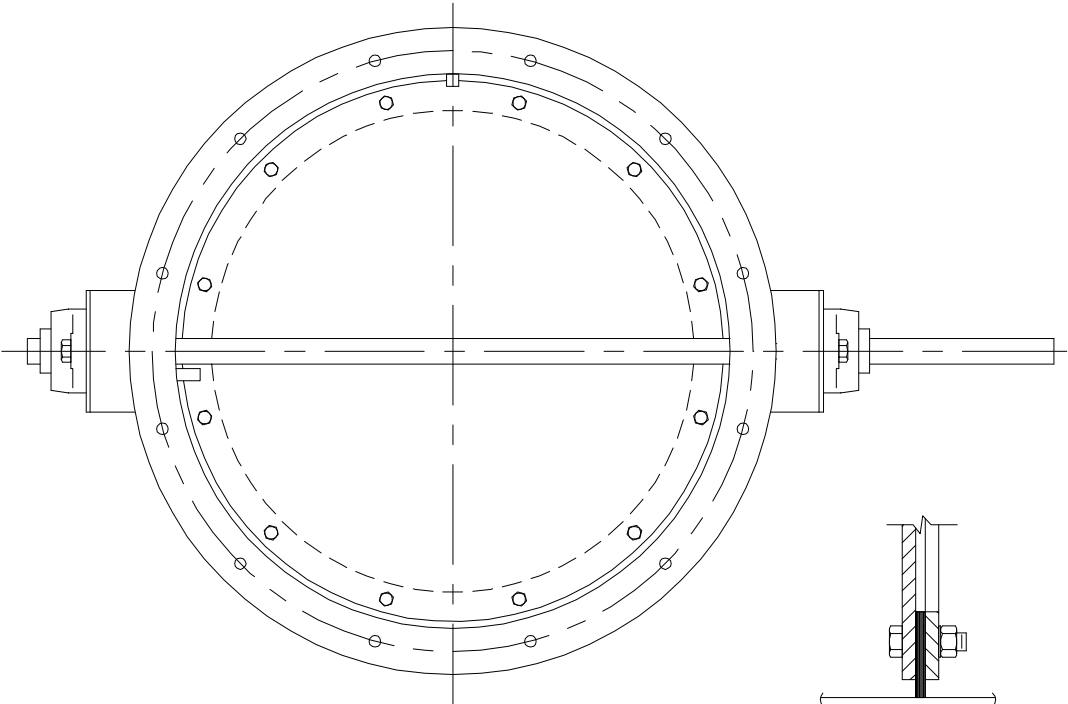

HEAVY DUTY CONTROL DAMPER CDR192

BLADE SEAL
DETAIL

HAND QUADRANT
(OPTIONAL)

CRANK LEVER
(OPTIONAL)