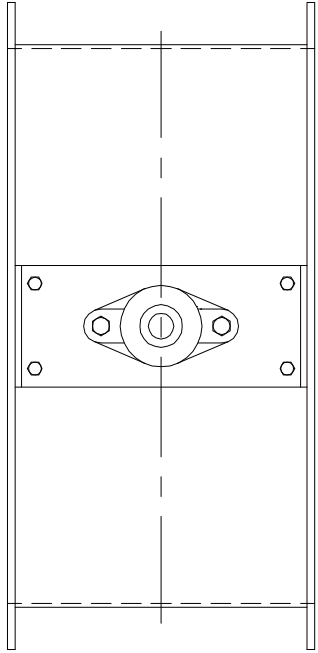

HEAVY DUTY CONTROL DAMPER CDR192

BLADE SEAL
DETAIL

HAND QUADRANT
(OPTIONAL)

CRANK LEVER
(OPTIONAL)