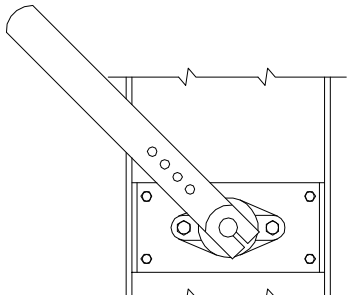

HEAVY DUTY CONTROL DAMPER CDR192

BLADE SEAL
DETAIL

HAND QUADRANT
(OPTIONAL)

CRANK LEVER
(OPTIONAL)