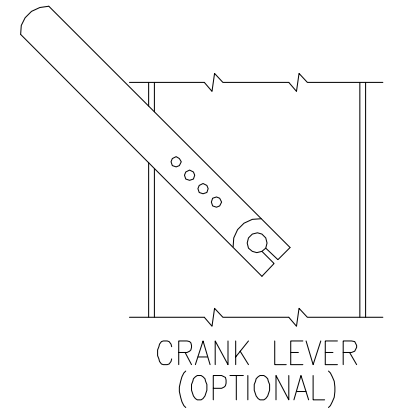

HEAVY DUTY  
CONTROL DAMPER *CDRS82*

BLADE STOP DETAIL