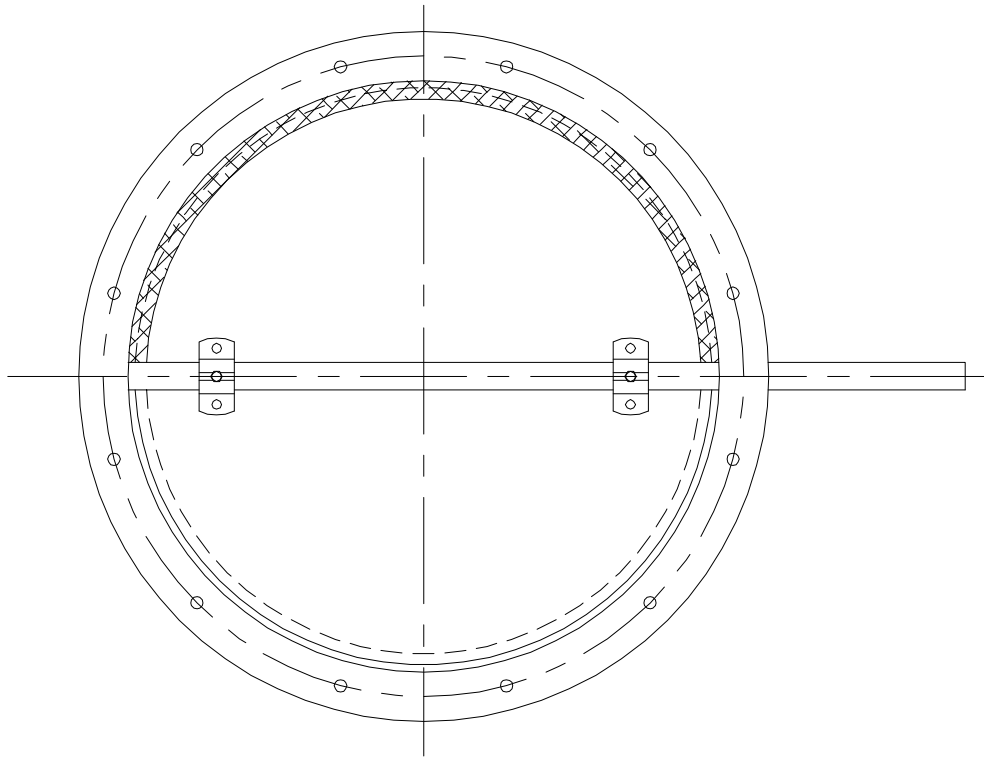

HEAVY DUTY  
CONTROL DAMPER *CDRS82*

BLADE STOP DETAIL