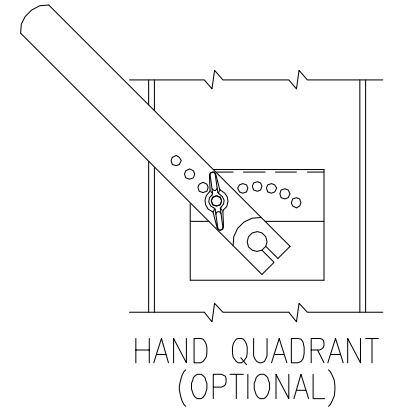

HEAVY DUTY  
CONTROL DAMPER *CDRS82*

BLADE STOP DETAIL