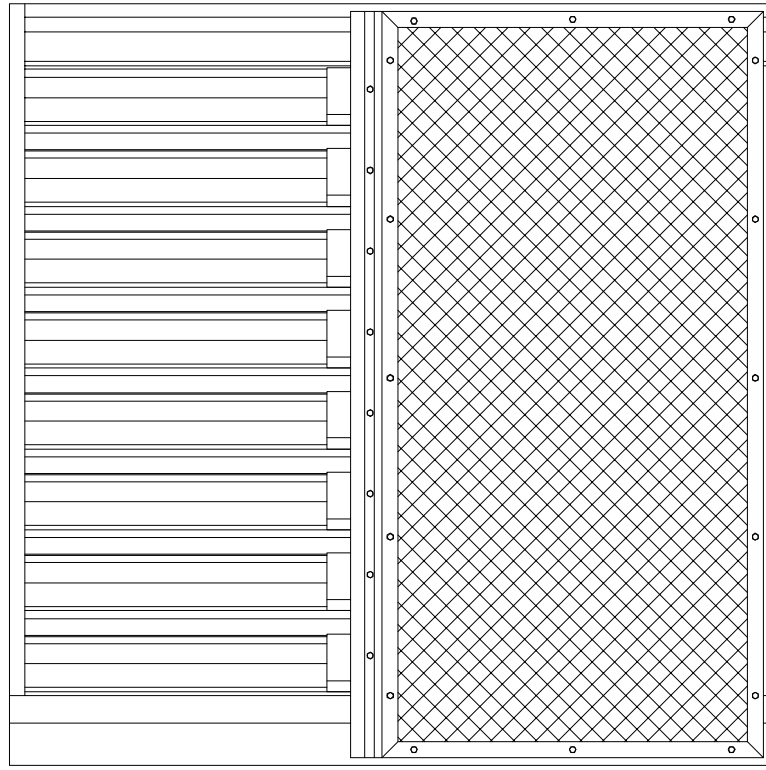

FRONT VIEW

REAR VIEW

SIDE VIEW

WOOD
INSTALLATION

METAL PANEL
WALL

MASONRY
WALL

FLANGE
MOUNT