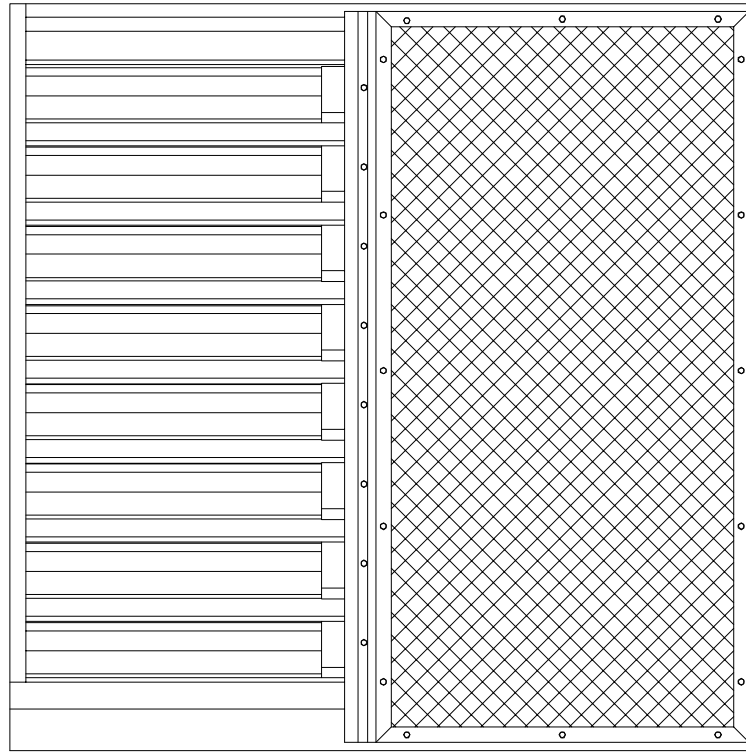

FRONT VIEW

REAR VIEW

WOOD
INSTALLATION

METAL PANEL
WALL

MASONARY
WALL

FLANGE
MOUNT