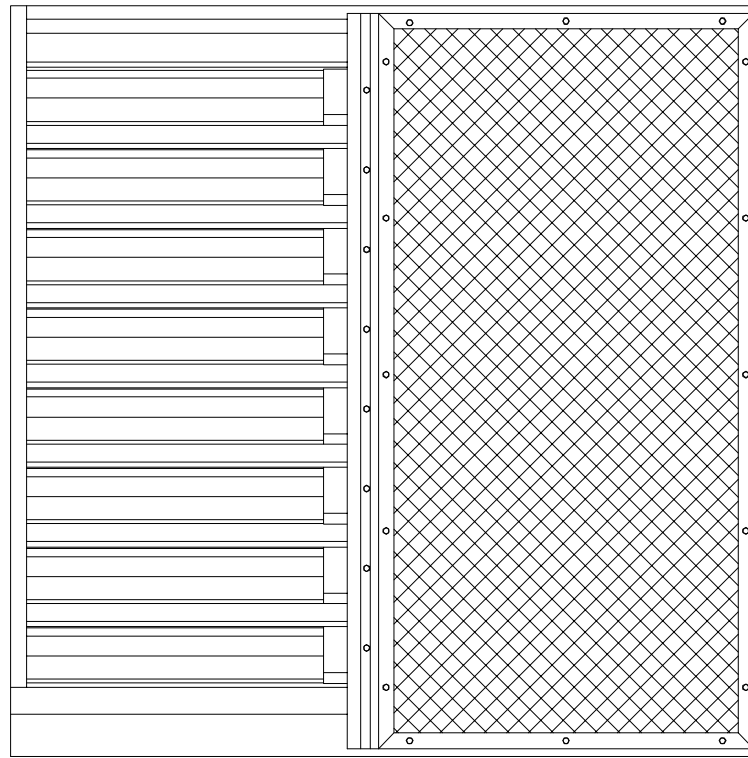

FRONT VIEW

REAR VIEW

SIDE VIEW

WOOD
INSTALLATION

METAL PANEL
WALL

MASONARY
WALL

FLANGE
MOUNT