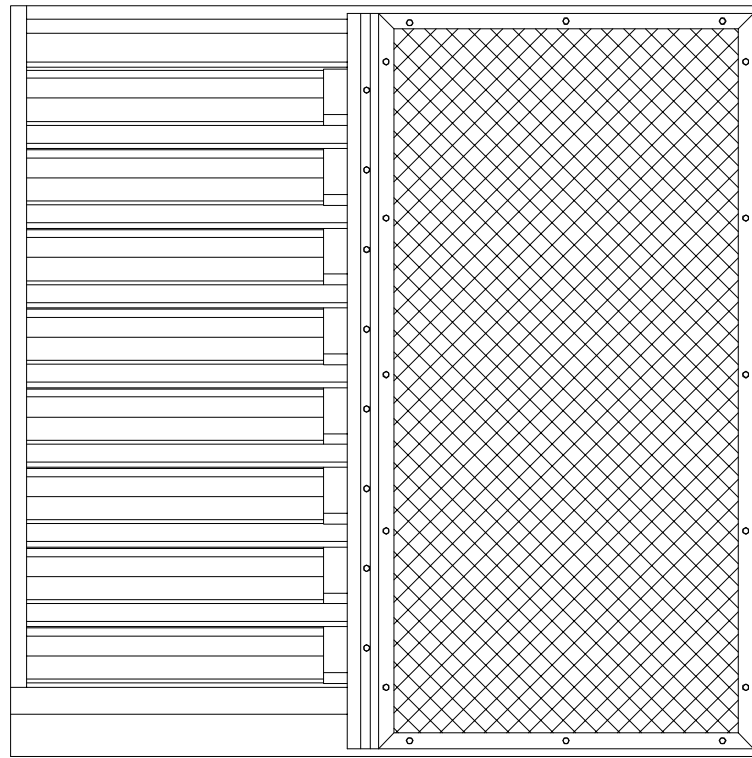

FRONT VIEW

REAR VIEW

SIDE VIEW

WOOD
INSTALLATION

METAL PANEL
WALL

MASONARY
WALL

FLANGE
MOUNT