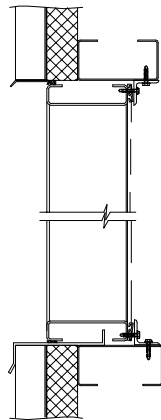

FRONT VIEW

BACK VIEW

SIDE VIEW

WOOD  
INSTALLATION

METAL PANEL  
WALL

MASONRY  
WALL

FLANGE  
MOUNT

ELF40Y