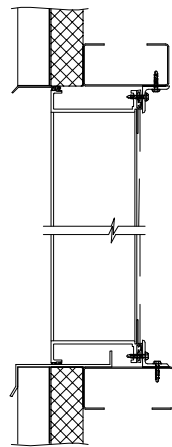

FRONT VIEW

BACK VIEW

SIDE VIEW

WOOD
INSTALLATION

METAL PANEL
WALL

MASONARY
WALL

FLANGE
MOUNT

ELF820DD