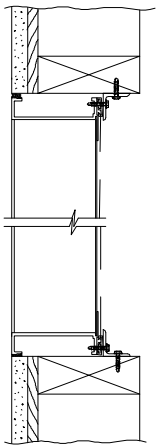

FRONT VIEW

BACK VIEW

SIDE VIEW

WOOD
INSTALLATION

METAL PANEL
WALL

MASONARY
WALL

FLANGE
MOUNT

ELF820DD