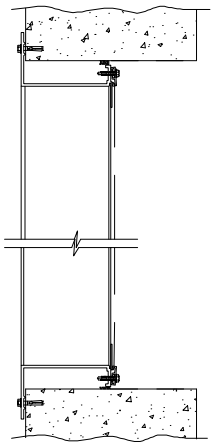

FRONT VIEW

BACK VIEW

SIDE VIEW

WOOD
INSTALLATION

METAL PANEL
WALL

MASONARY
WALL

FLANGE
MOUNT

ELF820DD