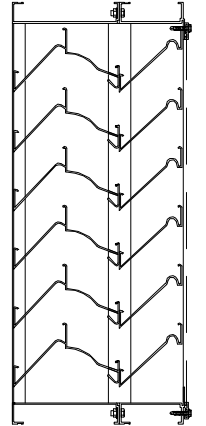

FRONT VIEW

BACK VIEW

SIDE VIEW

WOOD
INSTALLATION

METAL PANEL
WALL

MASONARY
WALL

FLANGE
MOUNT

ELF820DD