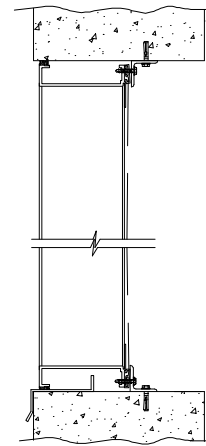

FRONT VIEW

BACK VIEW

SIDE VIEW

WOOD
INSTALLATION

METAL PANEL
WALL

MASONARY
WALL

FLANGE
MOUNT

ELF820DD