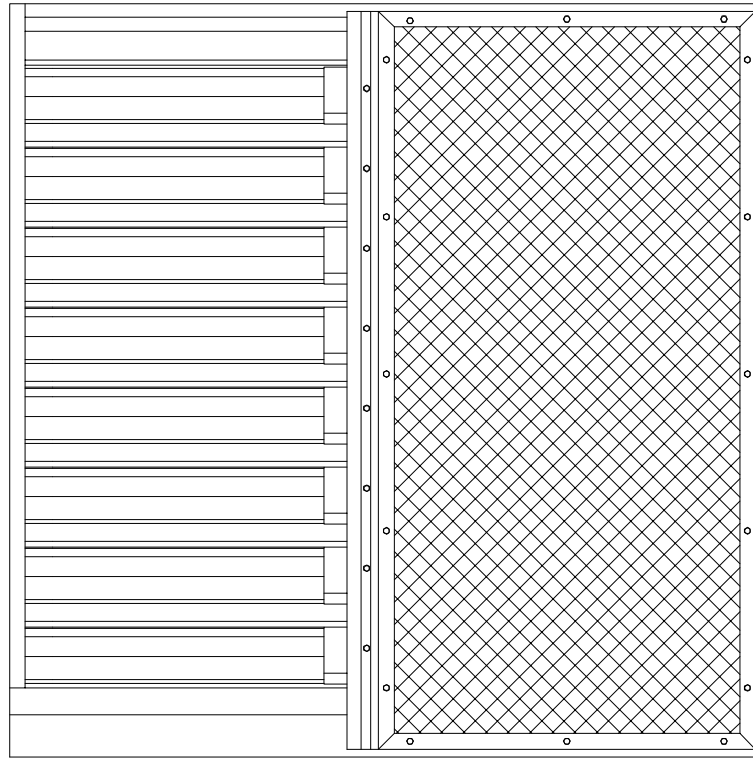

FRONT VIEW

REAR VIEW

SIDE VIEW

WOOD
INSTALLATION

METAL PANEL
WALL

MASONARY
WALL

FLANGE
MOUNT