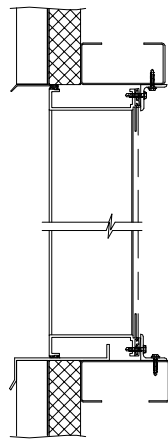

FRONT VIEW

REAR VIEW

SIDE VIEW

WOOD
INSTALLATION

METAL PANEL
WALL

MASONARY
WALL

FLANGE
MOUNT

ELM811D