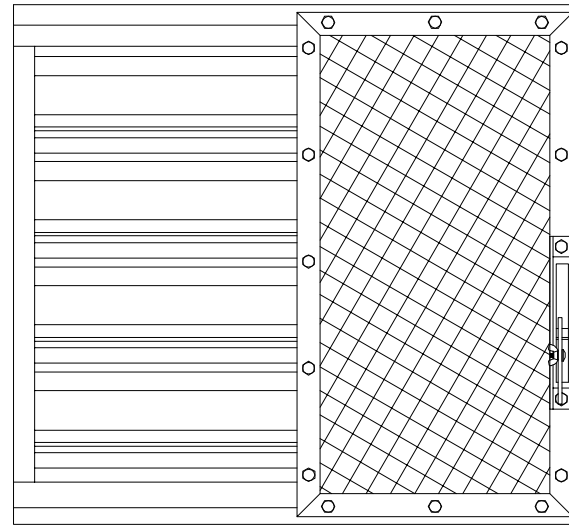

FRONT VIEW

REAR VIEW

SIDE VIEW

WOOD
INSTALLATION

METAL PANEL
WALL

MASONARY
WALL

FLANGE
MOUNT

ELM811D