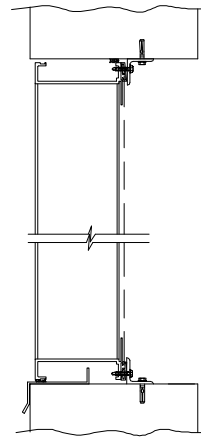

FRONT VIEW

REAR VIEW

SIDE VIEW

WOOD  
INSTALLATION

METAL PANEL  
WALL

MASONARY  
WALL

FLANGE  
MOUNT

ELM811D