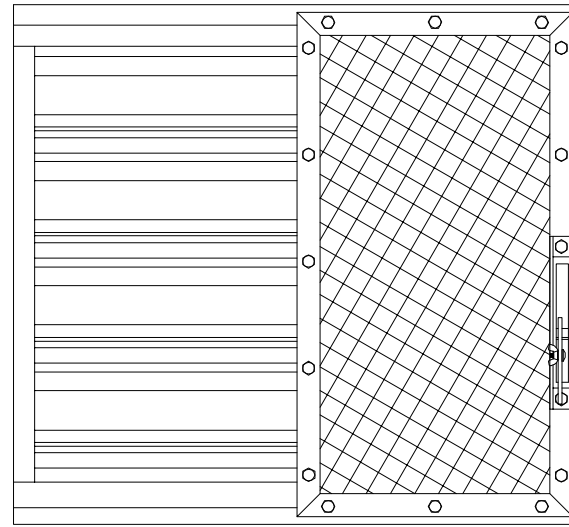

FRONT VIEW

REAR VIEW

SIDE VIEW

WOOD  
INSTALLATION

METAL PANEL  
WALL

MASONARY  
WALL

FLANGE  
MOUNT

ELM811D