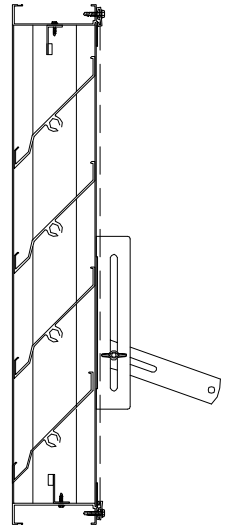

FRONT VIEW

REAR VIEW

SIDE VIEW

WOOD  
INSTALLATION

METAL PANEL  
WALL

MASONARY  
WALL

FLANGE  
MOUNT

ELM811D