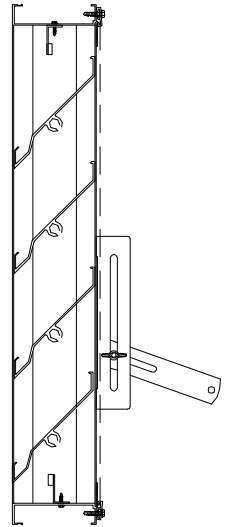

FRONT VIEW

REAR VIEW

SIDE VIEW

WOOD
INSTALLATION

METAL PANEL
WALL

MASONARY
WALL

FLANGE
MOUNT

ELM811D