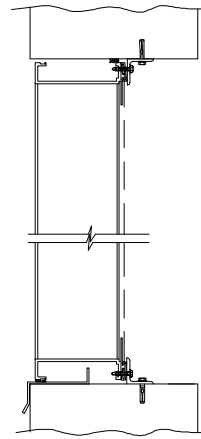

FRONT VIEW

REAR VIEW

SIDE VIEW

WOOD
INSTALLATION

METAL PANEL
WALL

MASONARY
WALL

FLANGE
MOUNT

ELM811D