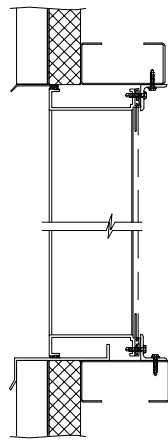

FRONT VIEW

REAR VIEW

SIDE VIEW

WOOD  
INSTALLATION

METAL PANEL  
WALL

MASONARY  
WALL

FLANGE  
MOUNT

ELM811D