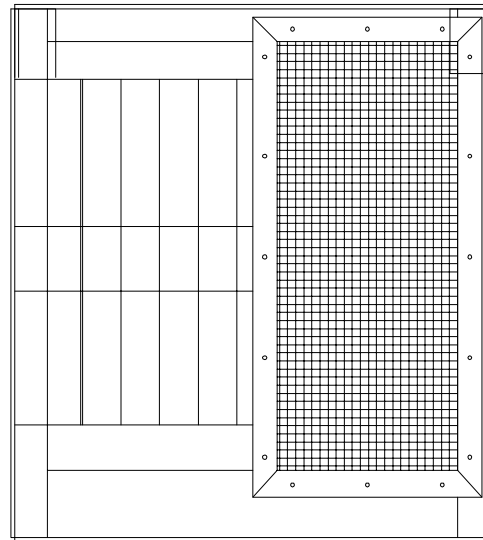

PLAN VIEW

FRONT VIEW

REAR VIEW W/PARTIAL SCREEN

SIDE VIEW

WOOD
INSTALLATION

METAL PANEL
WALL

MASONARY
WALL

FLANGE
MOUNT