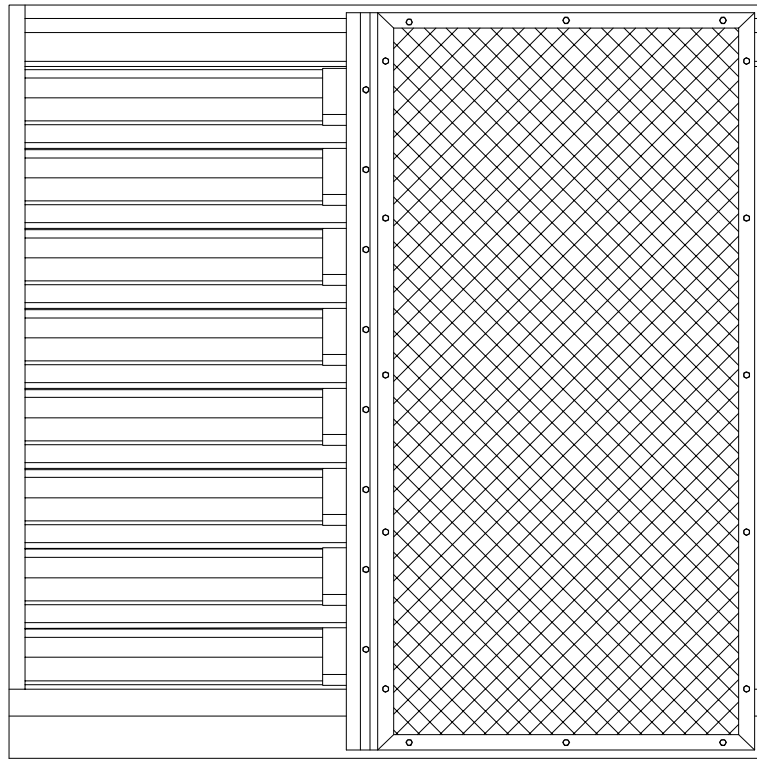

FRONT VIEW

REAR VIEW

SIDE VIEW

WOOD  
INSTALLATION

METAL PANEL  
WALL

MASONARY  
WALL

FLANGE  
MOUNT