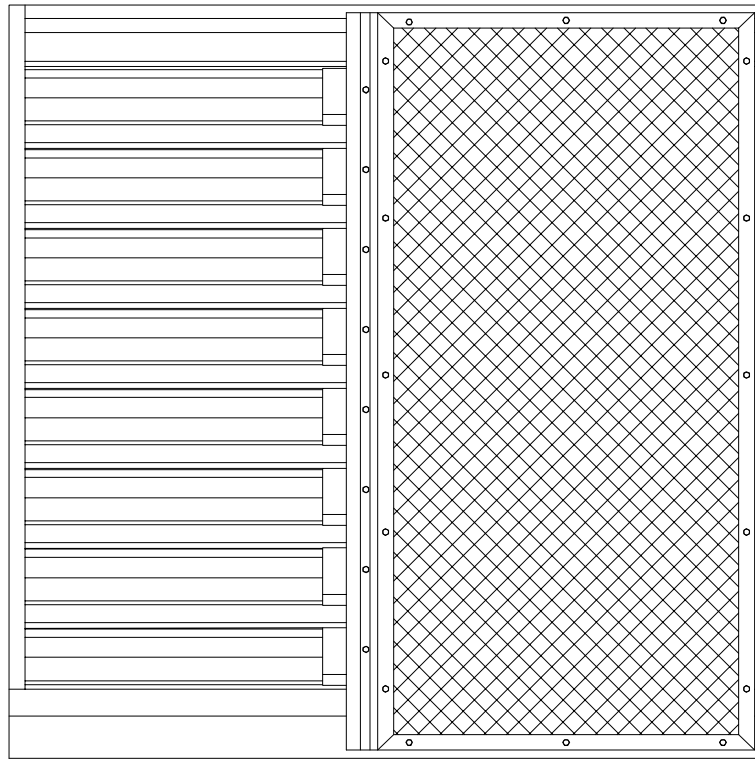

FRONT VIEW

REAR VIEW

SIDE VIEW

WOOD
INSTALLATION

METAL PANEL
WALL

MASONARY
WALL

FLANGE
MOUNT