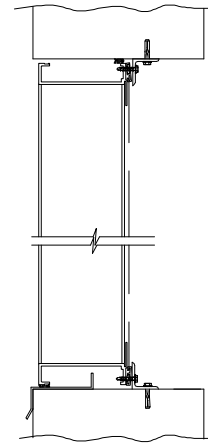

FRONT VIEW

REAR VIEW

SIDE VIEW

WOOD  
INSTALLATION

METAL PANEL  
WALL

MASONARY  
WALL

FLANGE  
MOUNT

GFL800D