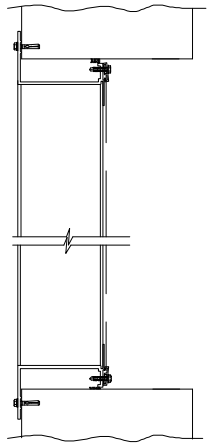

FRONT VIEW

REAR VIEW

SIDE VIEW

WOOD  
INSTALLATION

METAL PANEL  
WALL

MASONARY  
WALL

FLANGE  
MOUNT

GFL800D