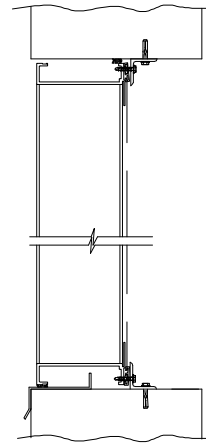

FRONT VIEW

REAR VIEW

SIDE VIEW

WOOD  
INSTALLATION

METAL PANEL  
WALL

MASONARY  
WALL

FLANGE  
MOUNT

GFL800D