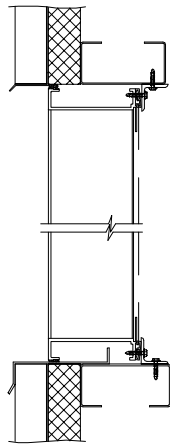

FRONT VIEW

REAR VIEW

SIDE VIEW

WOOD  
INSTALLATION

METAL PANEL  
WALL

MASONARY  
WALL

FLANGE  
MOUNT

GFL800D