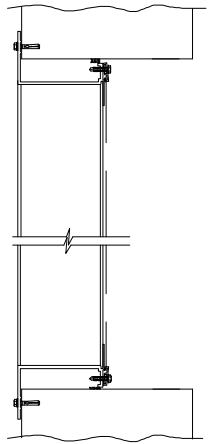

FRONT VIEW

REAR VIEW

SIDE VIEW

WOOD  
INSTALLATION

METAL PANEL  
WALL

MASONARY  
WALL

FLANGE  
MOUNT

GFL800D