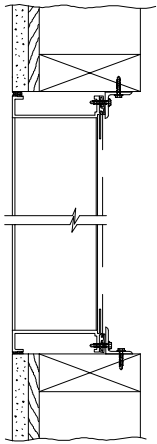

FRONT VIEW

REAR VIEW

SIDE VIEW

WOOD  
INSTALLATION

METAL PANEL  
WALL

MASONARY  
WALL

FLANGE  
MOUNT

GFL800D