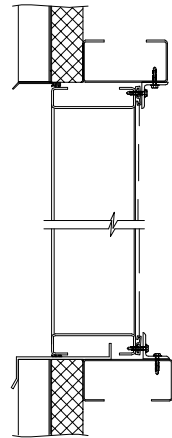

FRONT VIEW

REAR VIEW

SIDE VIEW

WOOD
INSTALLATION

METAL PANEL
WALL

MASONARY
WALL

FLANGE
MOUNT

L375D