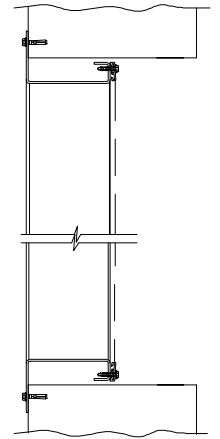

FRONT VIEW

REAR VIEW

SIDE VIEW

WOOD
INSTALLATION

METAL PANEL
WALL

MASONARY
WALL

FLANGE
MOUNT

L375D