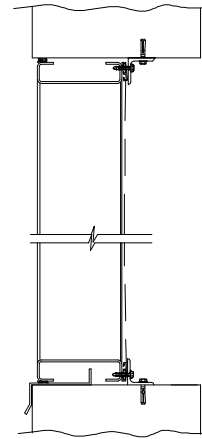

FRONT VIEW

REAR VIEW

SIDE VIEW

WOOD
INSTALLATION

METAL PANEL
WALL

MASONARY
WALL

FLANGE
MOUNT

L375D