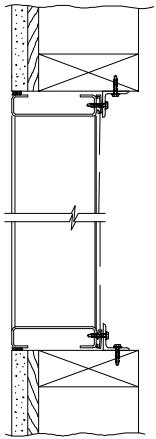

FRONT VIEW

REAR VIEW

SIDE VIEW

WOOD
INSTALLATION

METAL PANEL
WALL

MASONARY
WALL

FLANGE
MOUNT

L375D