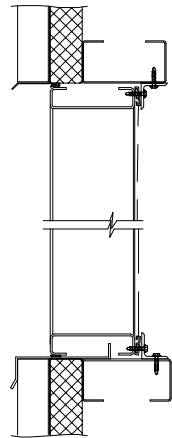

FRONT VIEW

REAR VIEW

SIDE VIEW

WOOD
INSTALLATION

METAL PANEL
WALL

MASONARY
WALL

FLANGE
MOUNT

L6375D