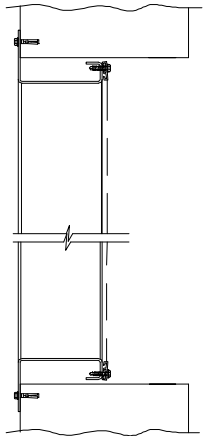

FRONT VIEW

REAR VIEW

SIDE VIEW

WOOD
INSTALLATION

METAL PANEL
WALL

MASONARY
WALL

FLANGE
MOUNT

L6375D