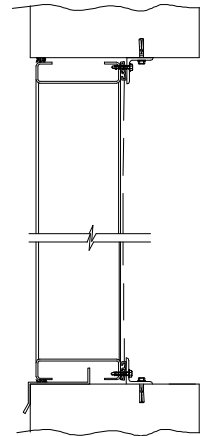

FRONT VIEW

REAR VIEW

SIDE VIEW

WOOD
INSTALLATION

METAL PANEL
WALL

MASONARY
WALL

FLANGE
MOUNT

L6375D