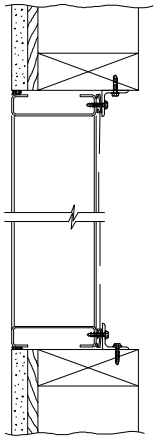

FRONT VIEW

REAR VIEW

SIDE VIEW

WOOD
INSTALLATION

METAL PANEL
WALL

MASONARY
WALL

FLANGE
MOUNT

L6375D