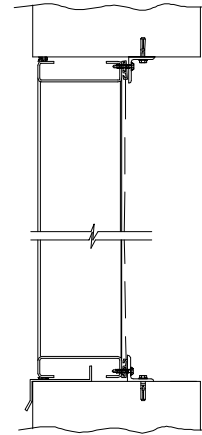

FRONT VIEW

REAR VIEW

SIDE VIEW

WOOD
INSTALLATION

METAL PANEL
WALL

MASONARY
WALL

FLANGE
MOUNT

L811S