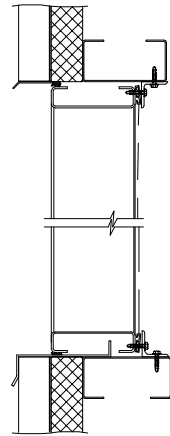

FRONT VIEW

REAR VIEW

SIDE VIEW

WOOD
INSTALLATION

METAL PANEL
WALL

MASONARY
WALL

FLANGE
MOUNT

L811S