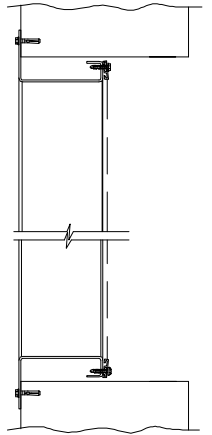

FRONT VIEW

REAR VIEW

SIDE VIEW

WOOD
INSTALLATION

METAL PANEL
WALL

MASONARY
WALL

FLANGE
MOUNT

L811S