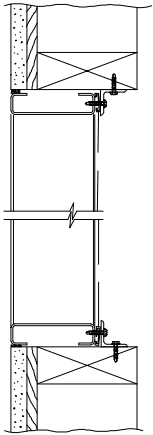

FRONT VIEW

REAR VIEW

SIDE VIEW

WOOD
INSTALLATION

METAL PANEL
WALL

MASONARY
WALL

FLANGE
MOUNT

L811S