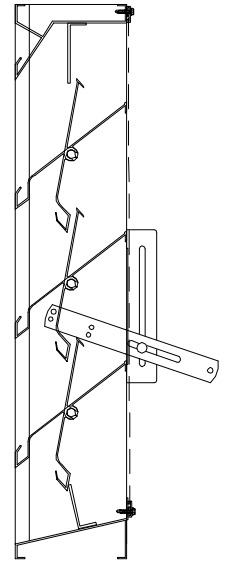

FRONT VIEW

BACK VIEW

SIDE VIEW

WOOD
INSTALLATION

METAL PANEL
WALL

MASONARY
WALL

FLANGE
MOUNT

ELM6375DX