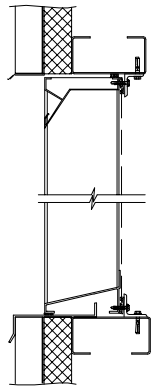

FRONT VIEW

BACK VIEW

SIDE VIEW

WOOD
INSTALLATION

METAL PANEL
WALL

MASONARY
WALL

FLANGE
MOUNT

ELM6375DX