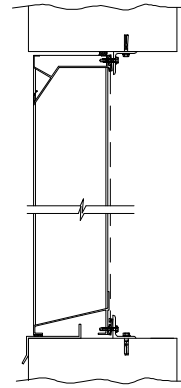

FRONT VIEW

BACK VIEW

SIDE VIEW

WOOD
INSTALLATION

METAL PANEL
WALL

MASONARY
WALL

FLANGE
MOUNT

ELM6375DX