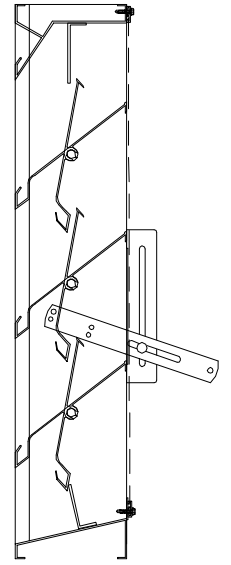

FRONT VIEW

BACK VIEW

SIDE VIEW

WOOD
INSTALLATION

METAL PANEL
WALL

MASONARY
WALL

FLANGE
MOUNT

ELM6375DX