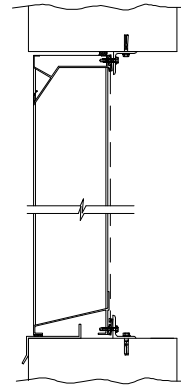

FRONT VIEW

BACK VIEW

SIDE VIEW

WOOD
INSTALLATION

METAL PANEL
WALL

MASONARY
WALL

FLANGE
MOUNT

ELM6375DX