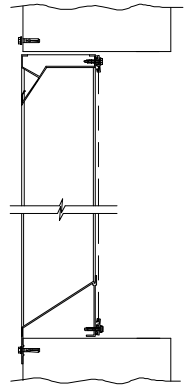

FRONT VIEW

BACK VIEW

SIDE VIEW

WOOD
INSTALLATION

METAL PANEL
WALL

MASONARY
WALL

FLANGE
MOUNT

ELM6375DX