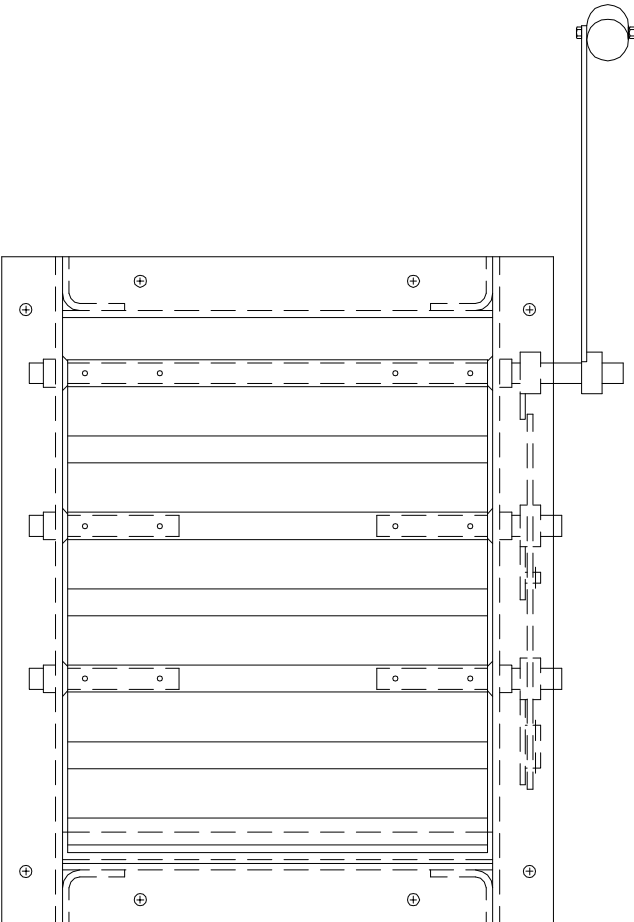

FIBER-AIRE
COUNTERBALANCED
BACKDRAFT DAMPER 426

FACE VIEW

SIDE VIEW

SECTION VIEW
(SHOWN PARTIALLY OPEN)