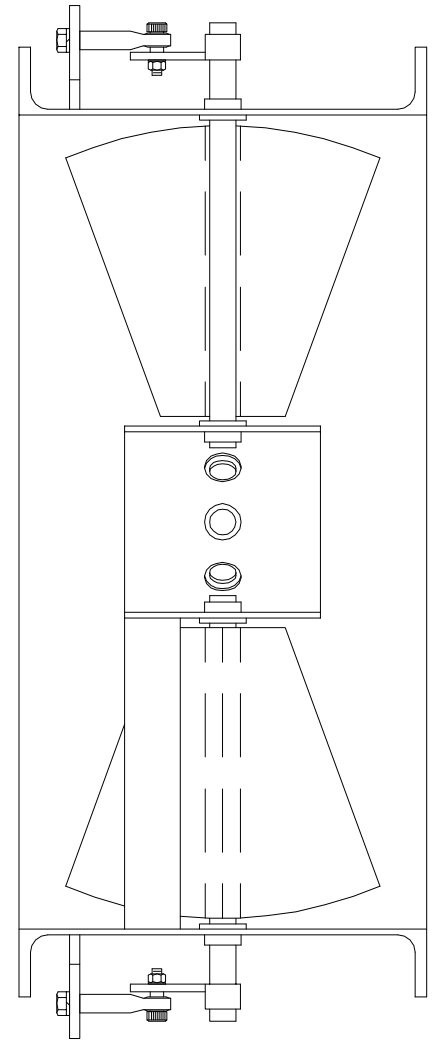

STANDARD FIBERGLASS
INLET VANE DAMPER 851FG

VIEW FROM AIR INLET SIDE

SECTION VIEW