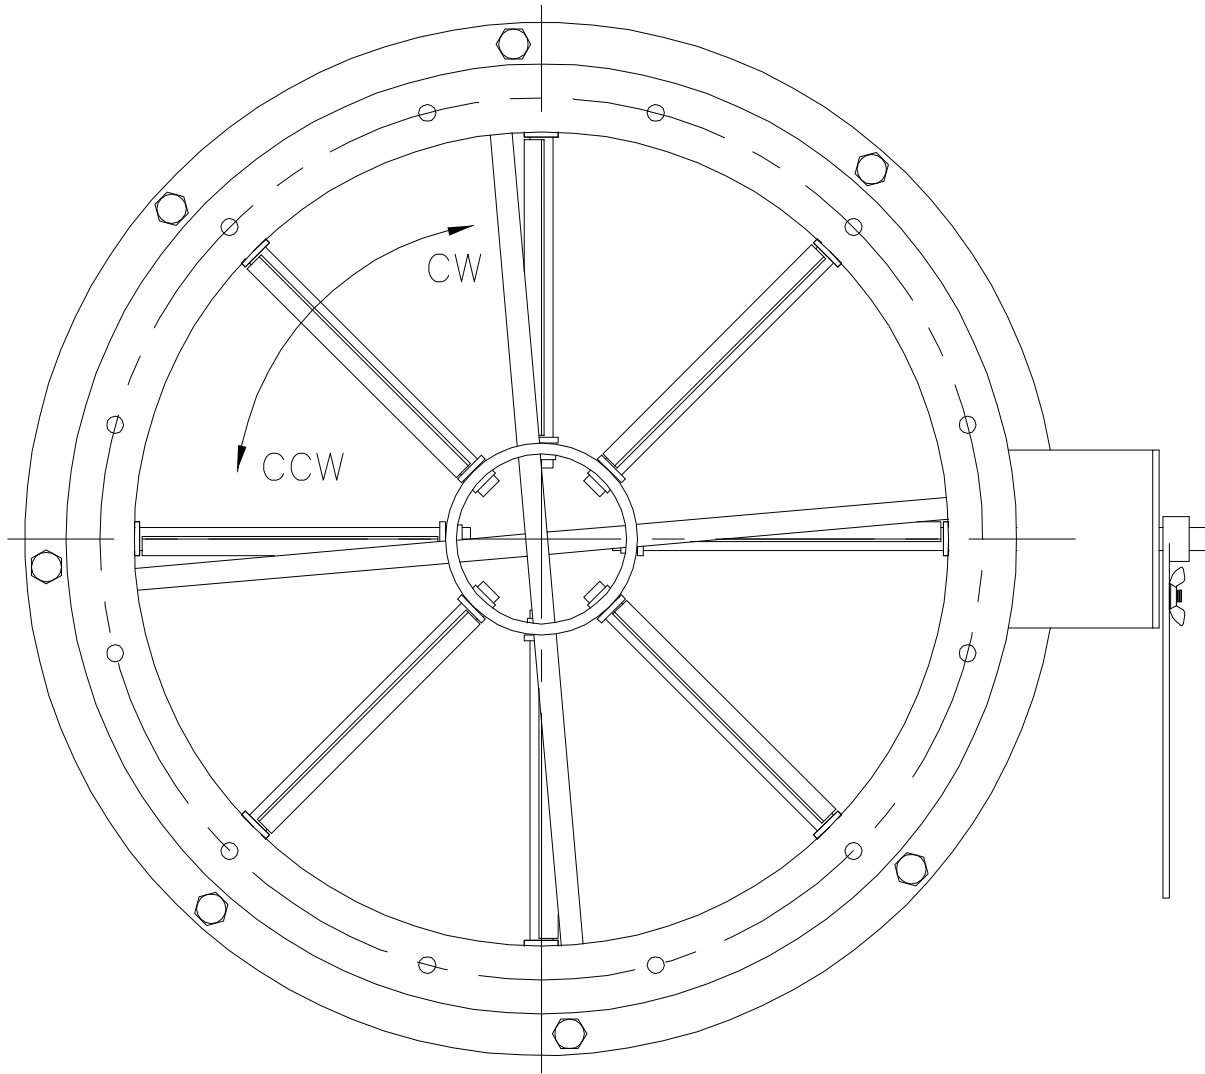

STANDARD FIBERGLASS
INLET VANE DAMPER 851FG

VIEW FROM AIR INLET SIDE

SECTION VIEW