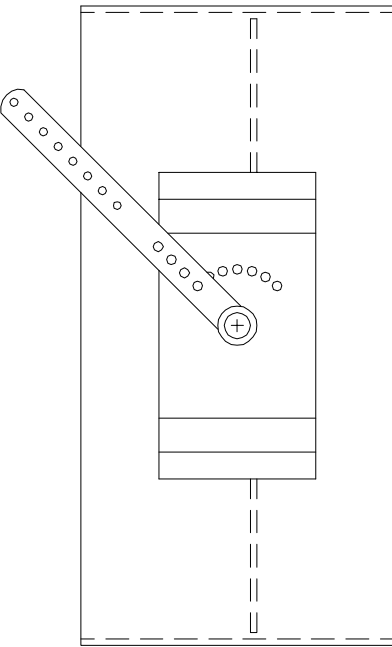

FIBER-AIRE  
FIBERGLASS ROUND  
BALANCING DAMPER 911

FACE VIEW

SIDE VIEW

BELLMOUTH FRAME  
(OPTIONAL)