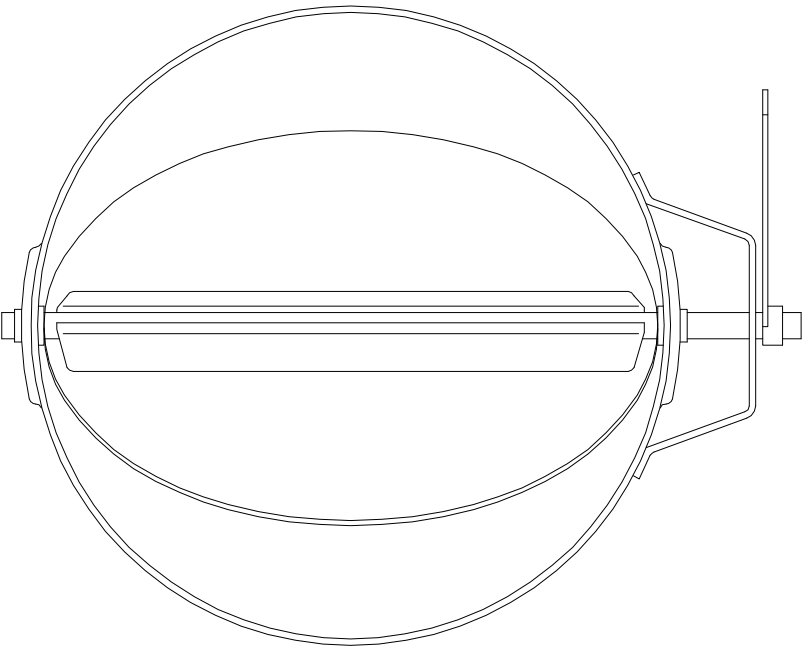

FIBER-AIRE  
FIBERGLASS ROUND  
BALANCING DAMPER 911

FACE VIEW

SIDE VIEW

BELLMOUTH FRAME  
(OPTIONAL)