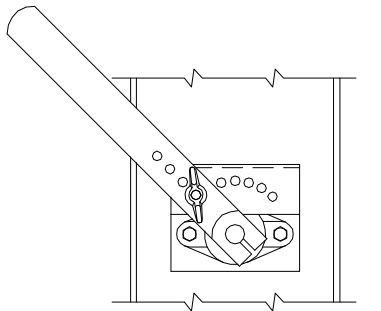

HEAVY DUTY *CDR92*  
CONTROL DAMPER

BLADE SEAL  
DETAIL (OPT)

OUTBOARD BEARING  
W/ SHAFT SEAL  
(OPTIONAL)

HAND QUADRANT  
(OPTIONAL)

CRANK LEVER  
(OPTIONAL)