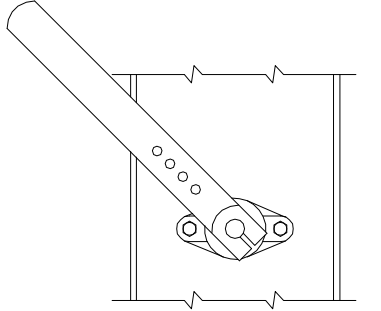

HEAVY DUTY *CDR92*  
CONTROL DAMPER

BLADE SEAL  
DETAIL (OPT)

OUTBOARD BEARING  
W/ SHAFT SEAL  
(OPTIONAL)

HAND QUADRANT  
(OPTIONAL)

CRANK LEVER  
(OPTIONAL)