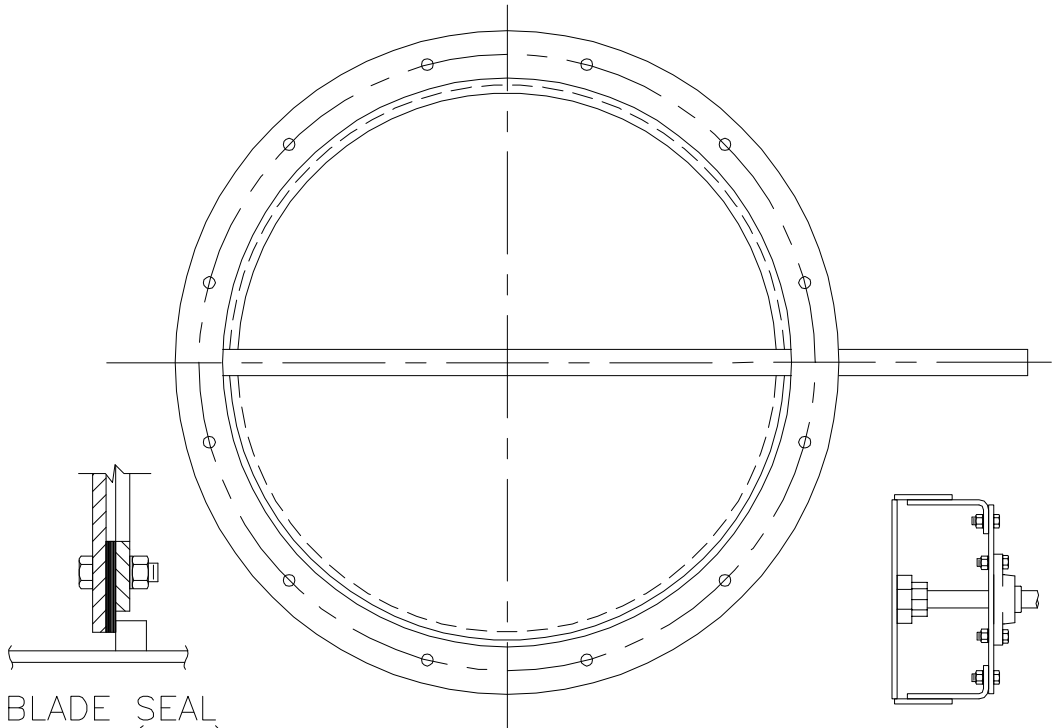

HEAVY DUTY *CDR92*  
CONTROL DAMPER

BLADE SEAL  
DETAIL (OPT)

OUTBOARD BEARING  
W/ SHAFT SEAL  
(OPTIONAL)

HAND QUADRANT  
(OPTIONAL)

CRANK LEVER  
(OPTIONAL)