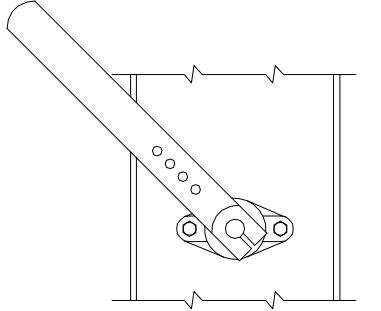

HEAVY DUTY *CDR92*
CONTROL DAMPER

BLADE SEAL
DETAIL (OPT)

OUTBOARD BEARING
W/ SHAFT SEAL
(OPTIONAL)

HAND QUADRANT
(OPTIONAL)

CRANK LEVER
(OPTIONAL)