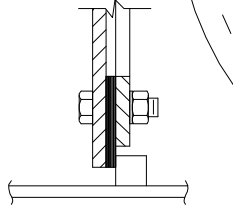

HEAVY DUTY *CDR92*
CONTROL DAMPER

BLADE SEAL
DETAIL (OPT)

OUTBOARD BEARING
W/ SHAFT SEAL
(OPTIONAL)

HAND QUADRANT
(OPTIONAL)

CRANK LEVER
(OPTIONAL)