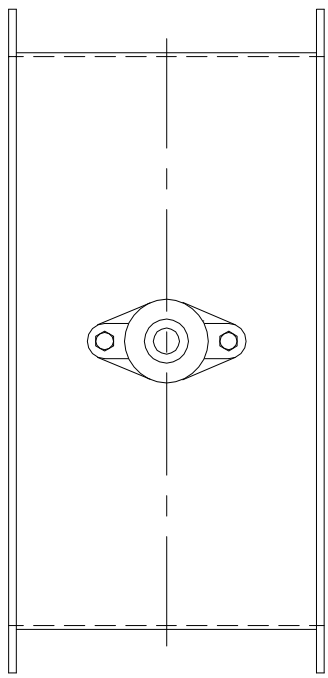

HEAVY DUTY *CDR92*
CONTROL DAMPER

BLADE SEAL
DETAIL (OPT)

OUTBOARD BEARING
W/ SHAFT SEAL
(OPTIONAL)

HAND QUADRANT
(OPTIONAL)

CRANK LEVER
(OPTIONAL)