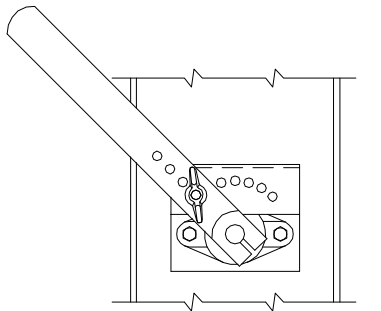

HEAVY DUTY *CDR92*
CONTROL DAMPER

BLADE SEAL
DETAIL (OPT)

OUTBOARD BEARING
W/ SHAFT SEAL
(OPTIONAL)

HAND QUADRANT
(OPTIONAL)

CRANK LEVER
(OPTIONAL)