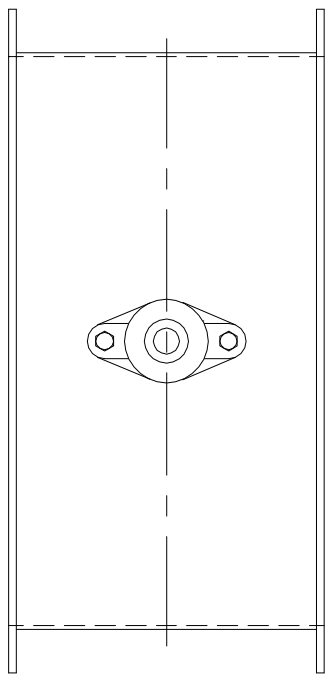

HEAVY DUTY *CDR92*  
CONTROL DAMPER

BLADE SEAL  
DETAIL (OPT)

OUTBOARD BEARING  
W/ SHAFT SEAL  
(OPTIONAL)

HAND QUADRANT  
(OPTIONAL)

CRANK LEVER  
(OPTIONAL)