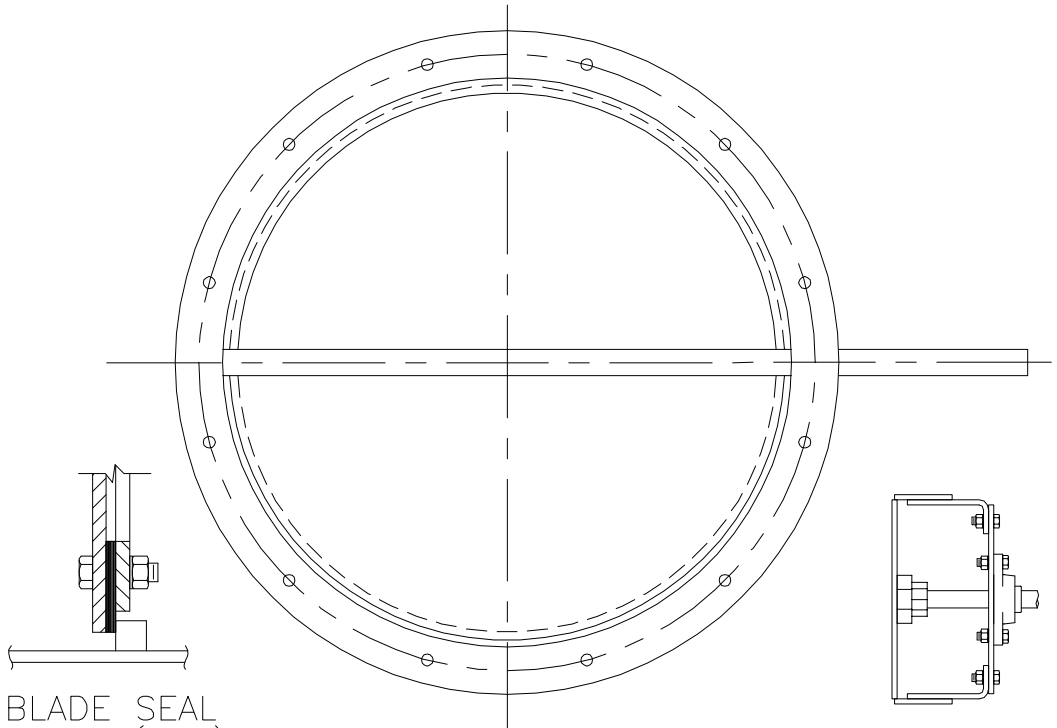

HEAVY DUTY *CDR92*
CONTROL DAMPER

BLADE SEAL
DETAIL (OPT)

OUTBOARD BEARING
W/ SHAFT SEAL
(OPTIONAL)

HAND QUADRANT
(OPTIONAL)

CRANK LEVER
(OPTIONAL)