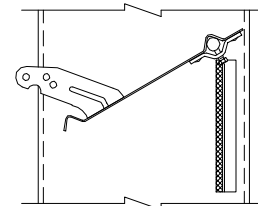

INDUSTRIAL
COUNTER BALANCED
BACKDRAFT DAMPER **CBS7**

FACE VIEW

FACE LINKAGE

SIDE LINKAGE
(OPTIONAL)

BLADE SEAL
(OPTIONAL)

BLADE PROFILE

WIND STOP
(OPTIONAL)

STANDARD BEARING

RE-LUBE BALL BRG
BOLTED TO FRAME OPT