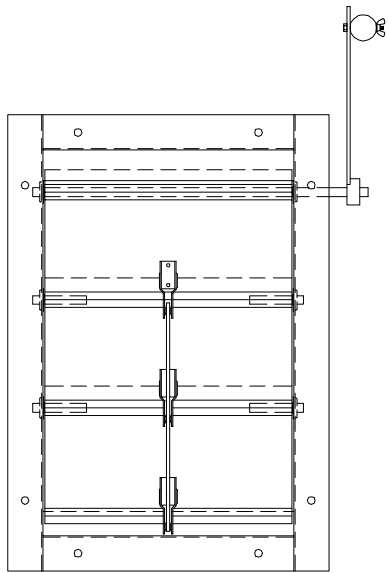

INDUSTRIAL
COUNTER BALANCED
BACKDRAFT DAMPER **CBS7**

FACE VIEW

FACE LINKAGE

SIDE LINKAGE
(OPTIONAL)

BLADE SEAL
(OPTIONAL)

BLADE PROFILE

WIND STOP
(OPTIONAL)

STANDARD BEARING

RE-LUBE BALL BRG
BOLTED TO FRAME OPT