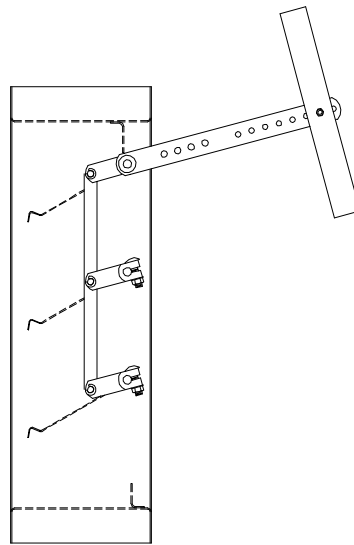

INDUSTRIAL
COUNTER BALANCED
BACKDRAFT DAMPER **CBS7**

FACE VIEW

FACE LINKAGE

SIDE LINKAGE
(OPTIONAL)

BLADE SEAL
(OPTIONAL)

BLADE PROFILE

WIND STOP
(OPTIONAL)

STANDARD BEARING

RE-LUBE BALL BRG
BOLTED TO FRAME OPT