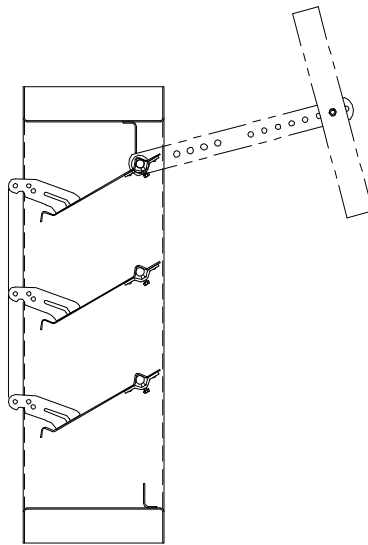

INDUSTRIAL
COUNTER BALANCED
BACKDRAFT DAMPER **CBS7**

FACE VIEW

FACE LINKAGE

SIDE LINKAGE
(OPTIONAL)

BLADE SEAL
(OPTIONAL)

BLADE PROFILE

WIND STOP
(OPTIONAL)

STANDARD BEARING

RE-LUBE BALL BRG
BOLTED TO FRAME OPT