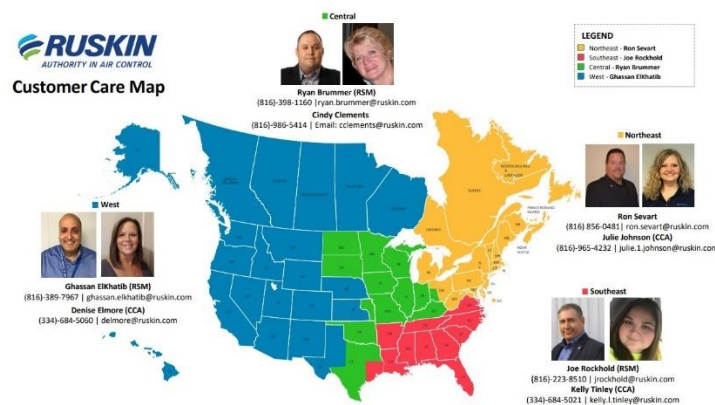

Customer Care and Product Support Hunt Groups

The best way to reach the next available person for quick answers and support.

<u>Customer Care</u>	Follow up on order status, changes, return goods, credits, etc.	816-986-5496
<u>Inside Sales</u>	Commercial, life safety, Industrial, AFMS and related products	816-986-5499
<u>Inside Sales</u>	Louvers, and Architectural products	816-986-5494

[Download Regional Sales Manager and Customer Care Advocate Map](#)

Regional and National Sales Managers

<u>Ron Sevart</u>	Regional Sales & Applications Manager - USA (NE)	816-965-4206
<u>Ryan Brummer</u>	Regional Sales & Applications Manager - USA (CEN)	816-398-1160
<u>Ghassan Elkhatib</u>	Regional Sales & Applications Manager - USA (W)	816-389-7967
<u>Joseph Rockhold</u>	Regional Sales & Applications Manager - USA (SE)	816-223-8510
<u>Jim Smardo</u>	National Sales Manager - Louvers and Architectural Sales	816-728-0173

Regional Customer Care Advocates

Email: cs@ruskin.com Direct: **816-761-7476** Option 4, then 4-Digit Extension

<u>Cindy Clements</u>	Customer Care Advocate – USA (CEN)	Ext 5414 816-585-7268 cell
<u>Julie Johnson</u>	Customer Care Advocate – USA (NE)	Ext 4232 816-401-3982 cell
<u>Denise Elmore</u>	Customer Care Advocate – USA (W)	Ext 5140 334-867-0959 cell
<u>Kelly Tinley</u>	Customer Care Advocate – USA (SE)	Ext 5141 334-867-0852 cell