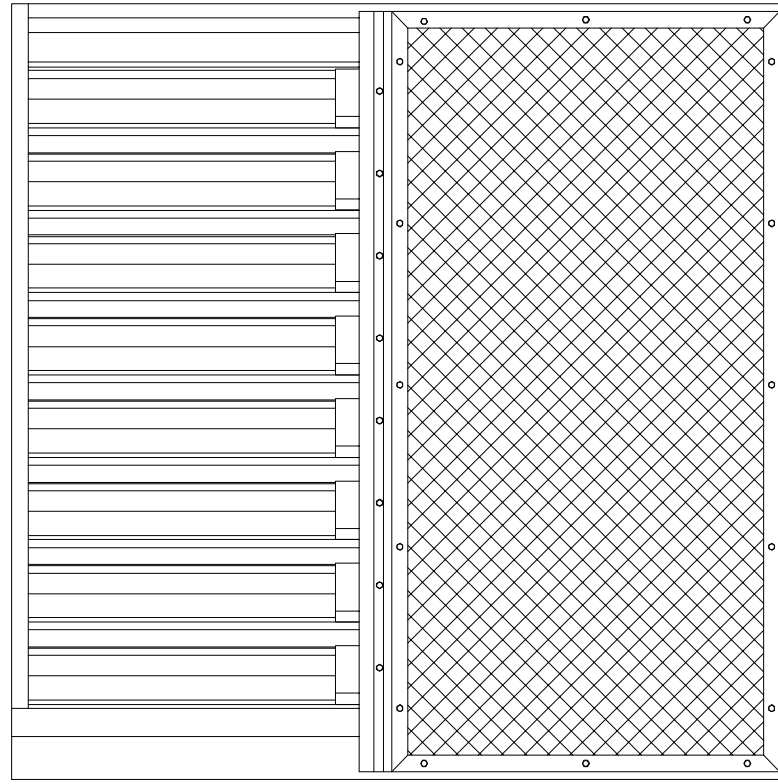

FRONT VIEW

REAR VIEW

SIDE VIEW

WOOD
INSTALLATION

METAL PANEL
WALL

MASONRY
WALL

FLANGE
MOUNT