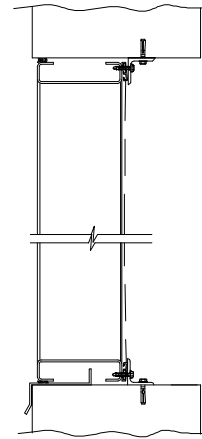

FRONT VIEW

REAR VIEW

SIDE VIEW

WOOD  
INSTALLATION

METAL PANEL  
WALL

MASONARY  
WALL

FLANGE  
MOUNT

L375D