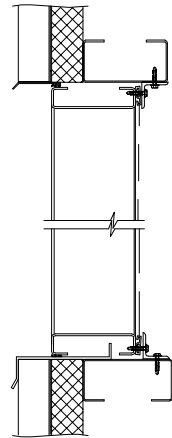

FRONT VIEW

REAR VIEW

SIDE VIEW

WOOD  
INSTALLATION

METAL PANEL  
WALL

MASONARY  
WALL

FLANGE  
MOUNT

L375D