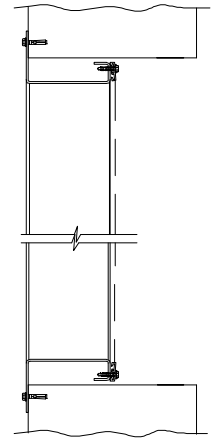

FRONT VIEW

REAR VIEW

SIDE VIEW

WOOD  
INSTALLATION

METAL PANEL  
WALL

MASONARY  
WALL

FLANGE  
MOUNT

L375D