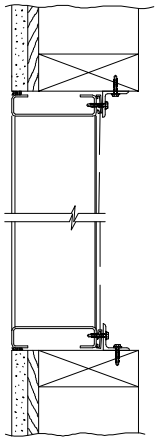

FRONT VIEW

REAR VIEW

SIDE VIEW

WOOD  
INSTALLATION

METAL PANEL  
WALL

MASONARY  
WALL

FLANGE  
MOUNT

L375D