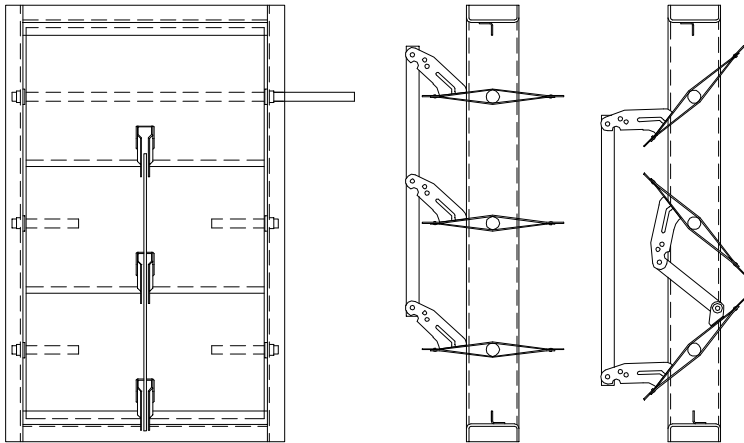

AIRFOIL INDUSTRIAL  
CONTROL DAMPERS *CD30AF1*  
*CD30AF2*

STANDARD BEARING  
(SHOWN W/ OPT JAMB SEAL)

HAND QUADRANT  
(OPTIONAL)

CRANK LEVER  
(OPTIONAL)