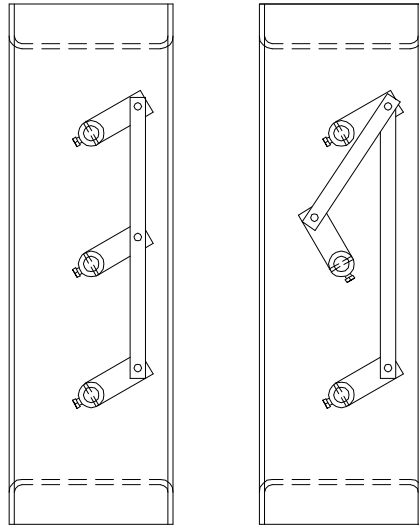

FIBER-AIRE  
FLANGE MOUNT  
CONTROL DAMPER 1108AF

FACE VIEW

(PARALLEL) (OPPOSED)  
SIDE VIEW

SECTION VIEW  
(OPPOSED SHOWN)

HAND QUADRANT  
(OPTIONAL)

CRANK LEVER  
(OPTIONAL)