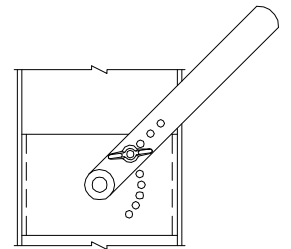

FIBER-AIRE  
FLANGE MOUNT  
CONTROL DAMPER 1108AF

FACE VIEW

(PARALLEL) (OPPOSED)  
SIDE VIEW

SECTION VIEW  
(OPPOSED SHOWN)

HAND QUADRANT  
(OPTIONAL)

CRANK LEVER  
(OPTIONAL)