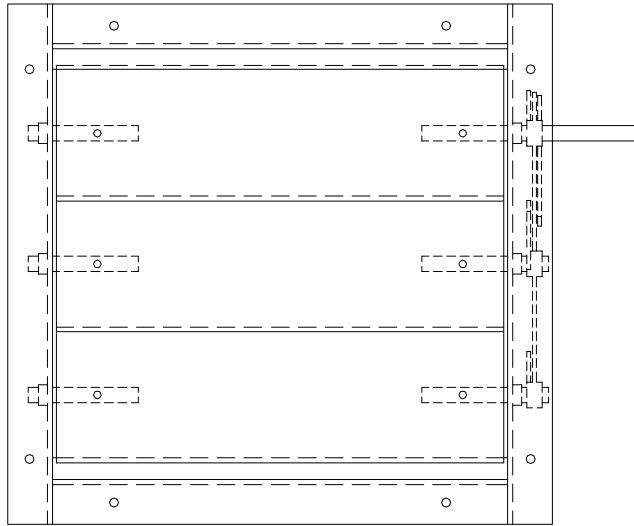

FIBER-AIRE  
FLANGE MOUNT  
CONTROL DAMPER 1108AF

FACE VIEW

(PARALLEL) (OPPOSED)  
SIDE VIEW

SECTION VIEW  
(OPPOSED SHOWN)

HAND QUADRANT  
(OPTIONAL)

CRANK LEVER  
(OPTIONAL)