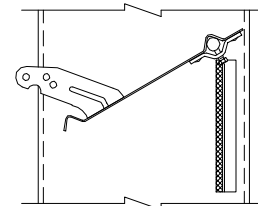

INDUSTRIAL  
COUNTER BALANCED  
BACKDRAFT DAMPER **CBS7**

FACE VIEW

FACE LINKAGE

SIDE LINKAGE  
(OPTIONAL)

BLADE SEAL  
(OPTIONAL)

BLADE PROFILE

WIND STOP  
(OPTIONAL)

STANDARD BEARING

RE-LUBE BALL BRG  
BOLTED TO FRAME OPT