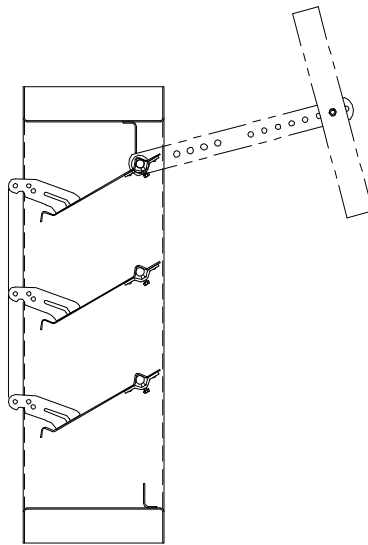

INDUSTRIAL  
COUNTER BALANCED  
BACKDRAFT DAMPER **CBS7**

FACE VIEW

FACE LINKAGE

SIDE LINKAGE  
(OPTIONAL)

BLADE SEAL  
(OPTIONAL)

BLADE PROFILE

WIND STOP  
(OPTIONAL)

STANDARD BEARING

RE-LUBE BALL BRG  
BOLTED TO FRAME OPT