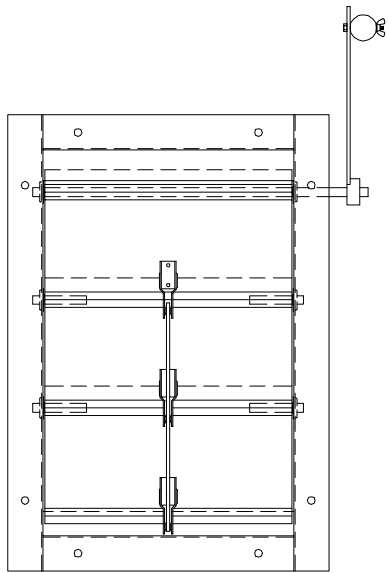

INDUSTRIAL  
COUNTER BALANCED  
BACKDRAFT DAMPER **CBS7**

FACE VIEW

FACE LINKAGE

SIDE LINKAGE  
(OPTIONAL)

BLADE SEAL  
(OPTIONAL)

BLADE PROFILE

WIND STOP  
(OPTIONAL)

STANDARD BEARING

RE-LUBE BALL BRG  
BOLTED TO FRAME OPT