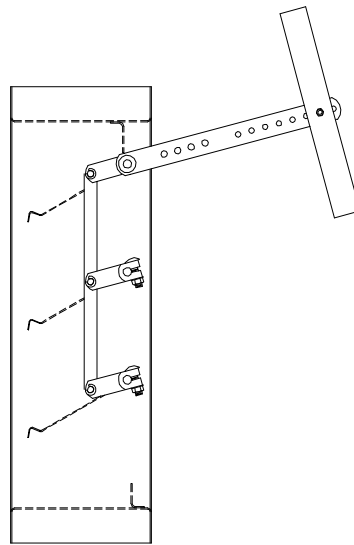

INDUSTRIAL  
COUNTER BALANCED  
BACKDRAFT DAMPER **CBS7**

FACE VIEW

FACE LINKAGE

SIDE LINKAGE  
(OPTIONAL)

BLADE SEAL  
(OPTIONAL)

BLADE PROFILE

WIND STOP  
(OPTIONAL)

STANDARD BEARING

RE-LUBE BALL BRG  
BOLTED TO FRAME OPT